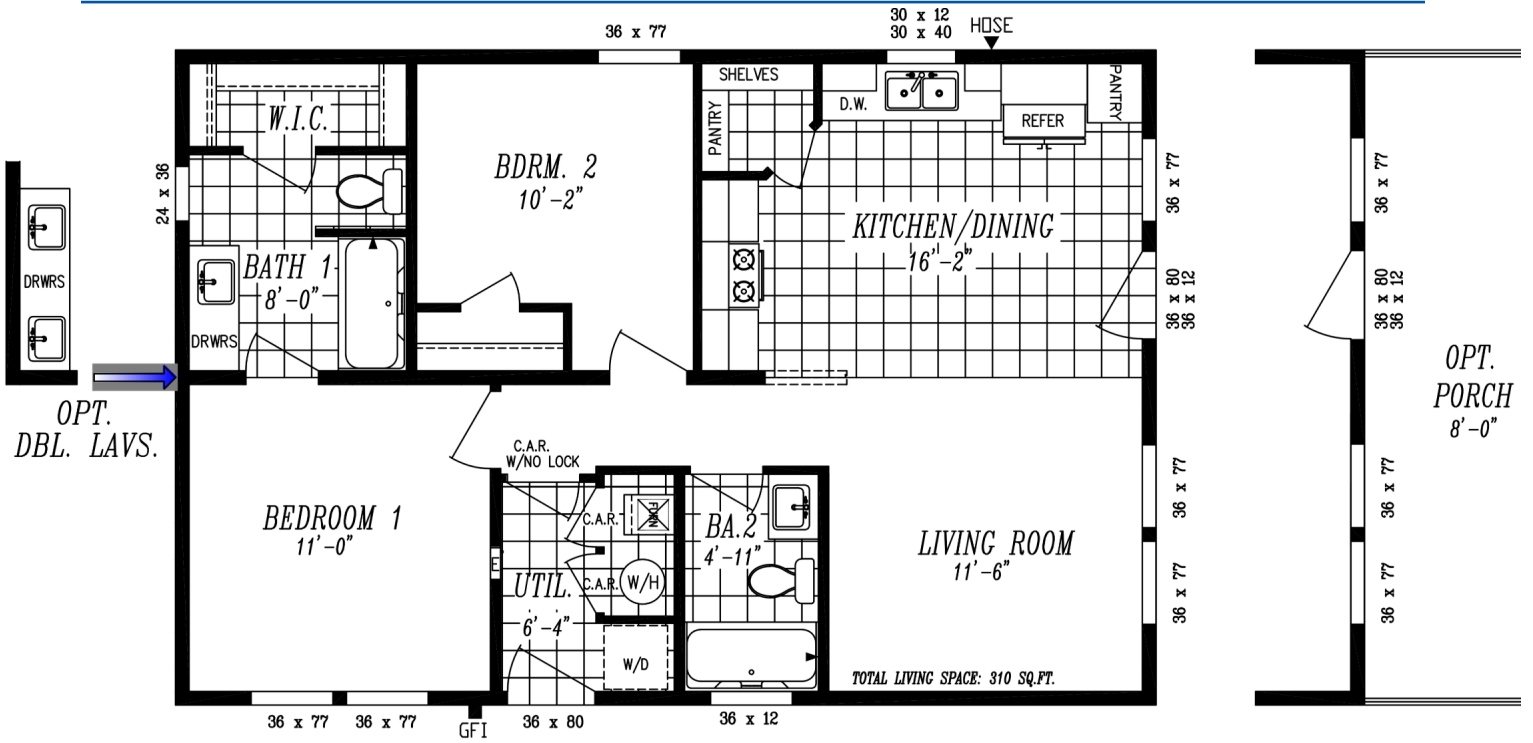

The Columbia River 2029

2 Bedrooms | 2 Bathrooms | 864 sq ft

OPT. PORCH